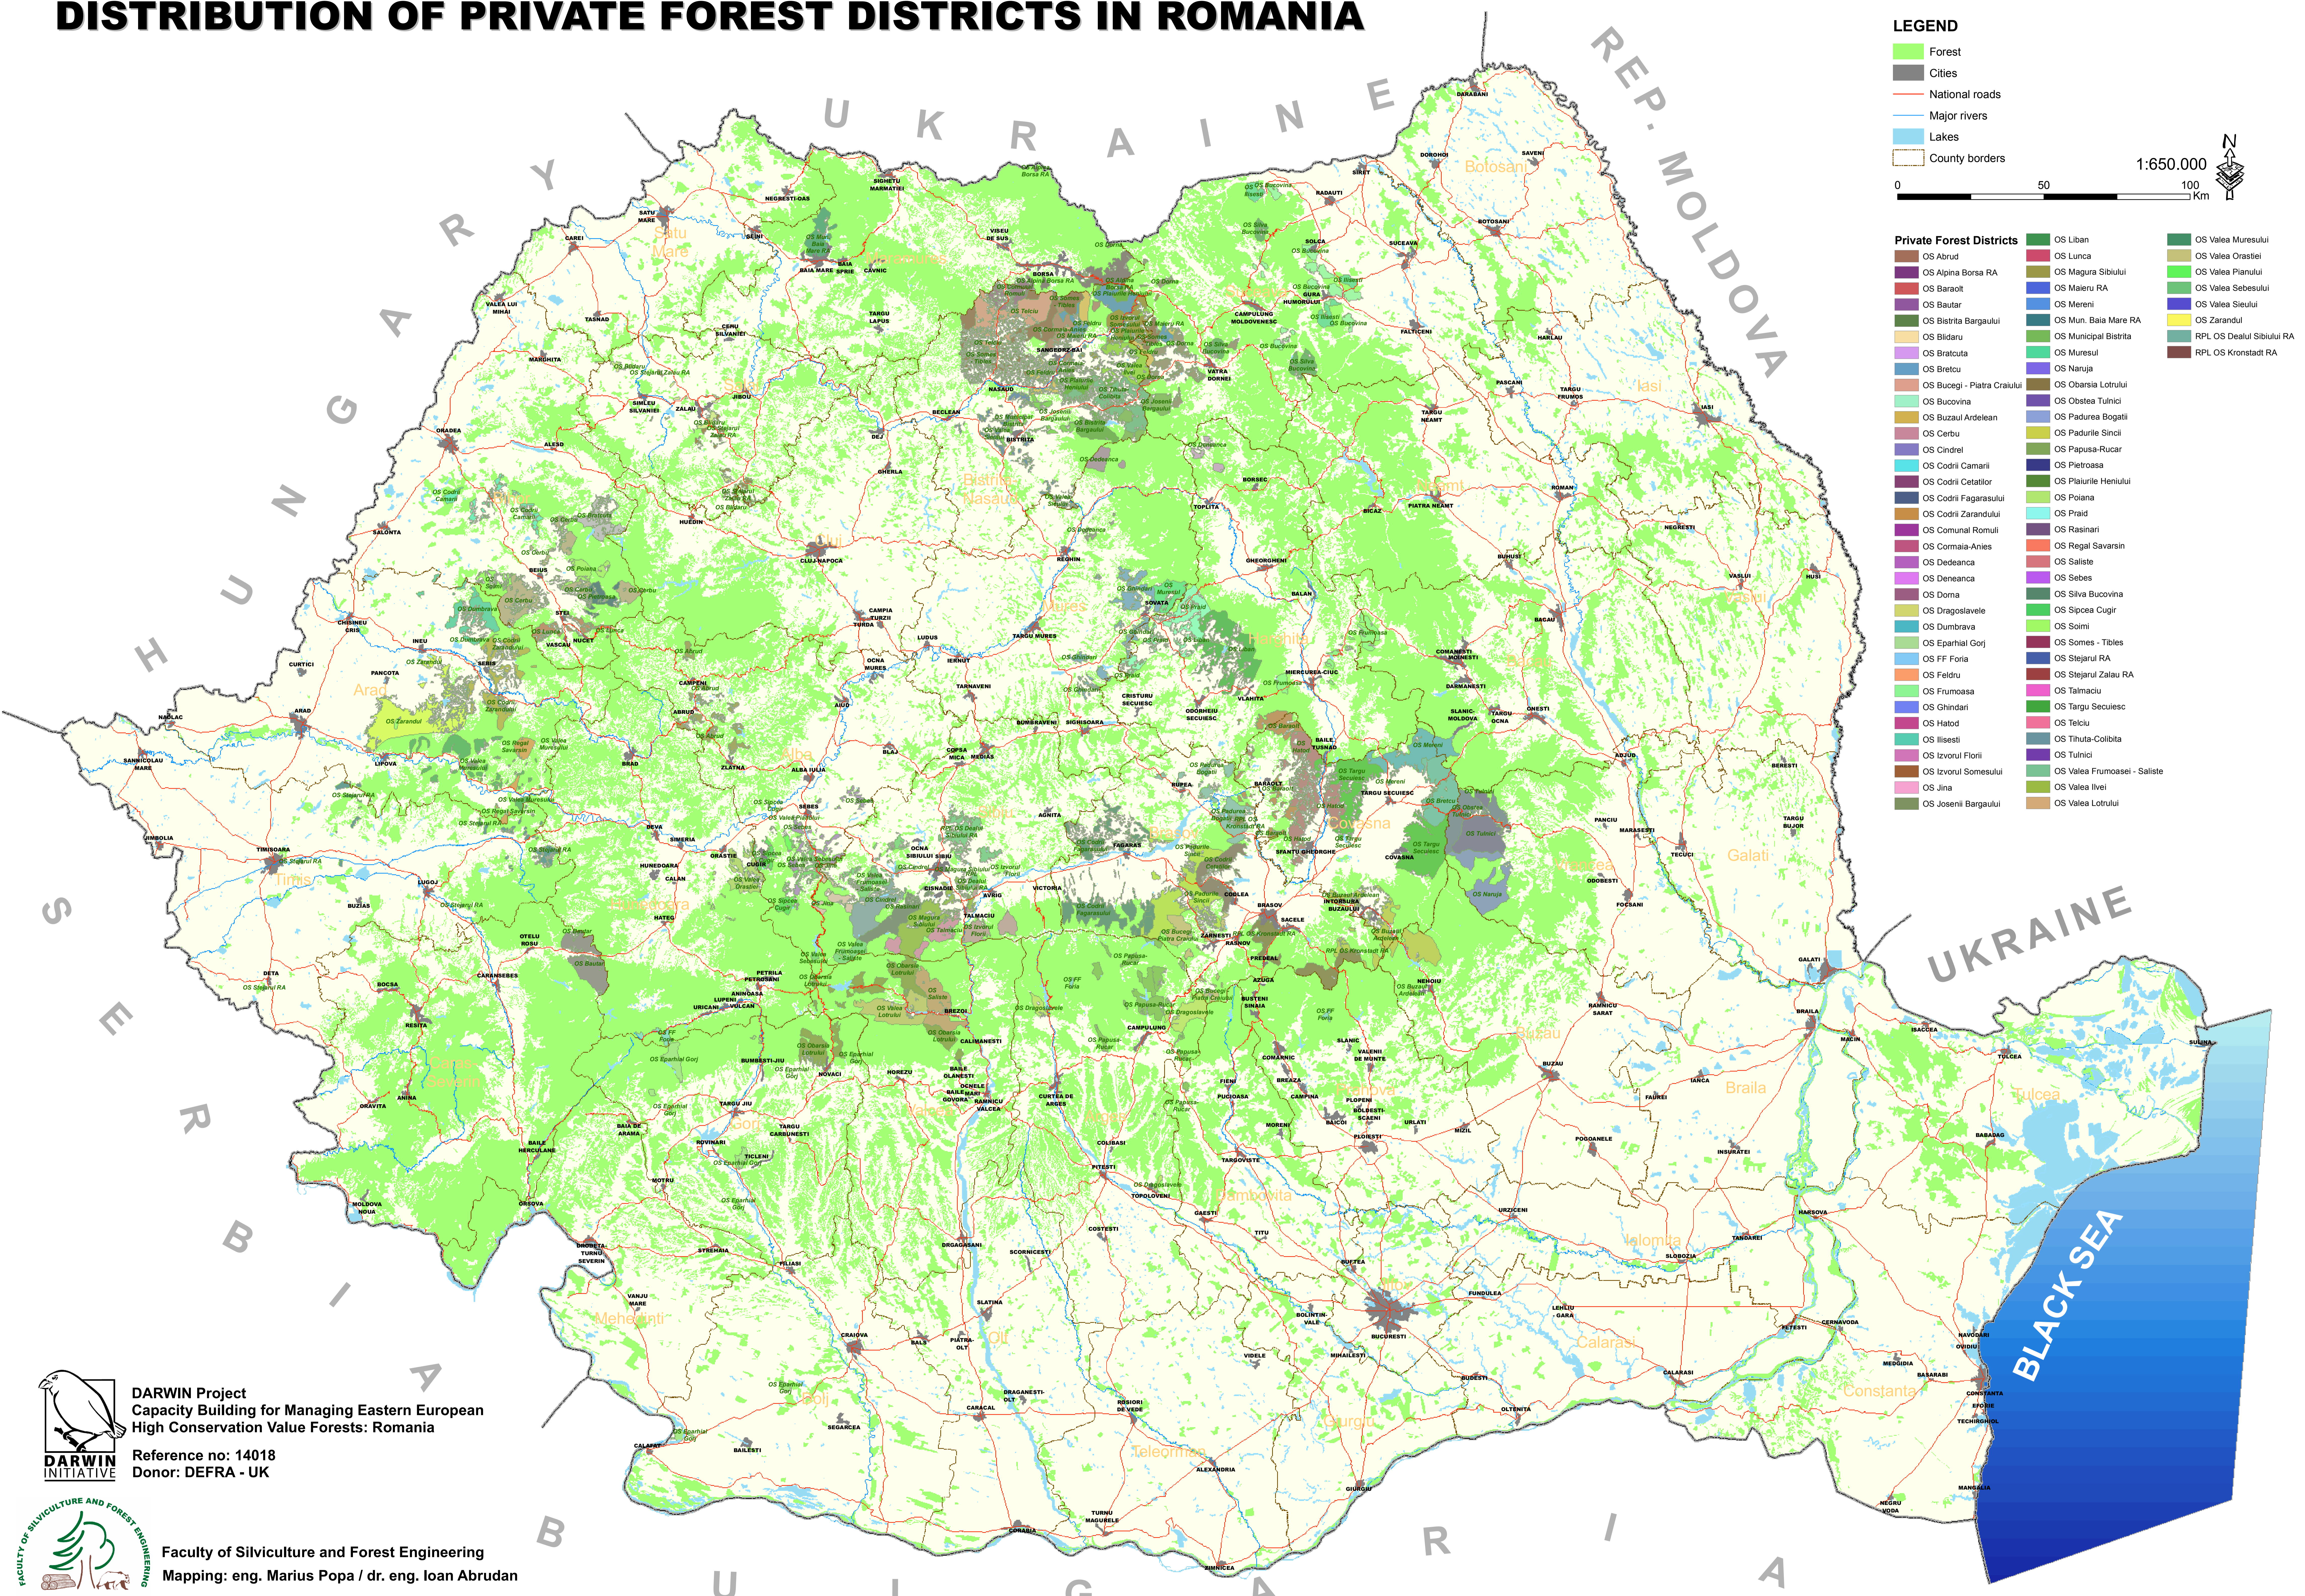

# DISTRIBUTION OF PRIVATE FOREST DISTRICTS IN ROMANIA

DARWIN Project  
Capacity Building for Managing Eastern European  
High Conservation Value Forests: Romania

Reference no: 14018  
Donor: DEFRA - UK

Faculty of Silviculture and Forest Engineering  
Mapping: eng. Marius Popa / dr. eng. Ioan Abrudan